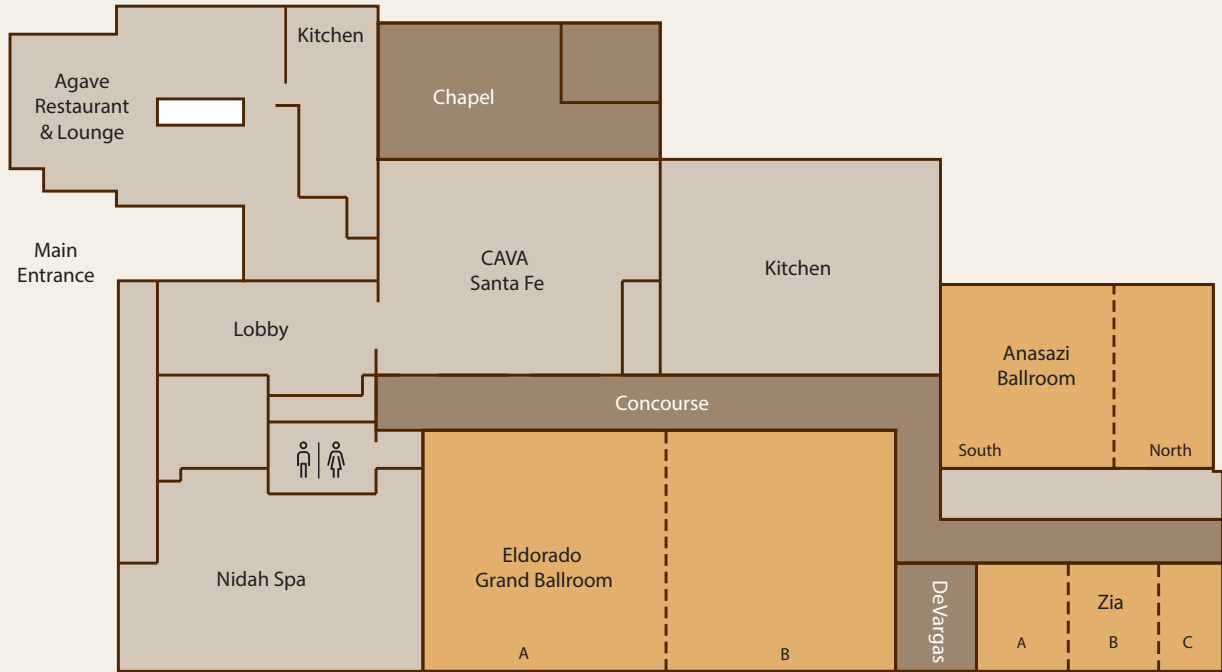

ACCOMMODATIONS

Every aspect of Santa Fe's rich history and culture has been woven into the visitor experience, with unique cultural accents, kiva fireplaces, private balconies, and all the modern amenities guests would come to expect — featuring more than 200 guestrooms and 18 suites, along with a rooftop Presidential Suite that offers sweeping views of the Sangre de Cristo mountains and the city below.

MEETING FACILITIES

- Over 30,000 sq. ft. of Meeting and Event Space
- 7,000 sq. ft. Grand Ballroom
- Intimate, Non-Denominational Wedding Chapel
- Casa España, a Unique Space in a Historic Santa Fe Building with Eight Elegant Rooms and a Beautiful Courtyard
- On-Site Catering
- Audio/Visual Services

ROOM CAPACITIES

	Total Sq. Ft.	Room Size	Classroom	Theater	Banquet	Reception	Conference
Eldorado Grand Ballroom	7,000	108' x 65'	484	650	580	700	N/A
Eldorado A	3,500	54' x 65'	242	325	290	350	N/A
Eldorado B	3,500	54' x 65'	242	325	290	350	N/A
Anasazi Ballroom	4,320	54' x 80'	235	430	330	400	N/A
Anasazi North	1,566	54' x 29'	80	130	80	125	36
Anasazi South	2,754	54' x 51'	140	300	180	275	48
Presidential Patio	3,717	59' x 63'	N/A	N/A	150	200	N/A
Zia	2,160	30' x 72'	100	160	150	200	42
Zia A	780	30' x 26'	36	60	40	60	20
Zia B	780	30' x 26'	36	60	40	60	20
Zia C	600	30' x 20'	20	50	30	45	20
Concourse	1,960	120' x 14'	N/A	N/A	N/A	N/A	N/A
De Vargas	720	30' x 24'	36	55	40	50	20
Chapel	2,500	N/A	N/A	130	N/A	N/A	N/A
Piñon Boardroom	405	27' x 15'	N/A	N/A	N/A	N/A	20
Chaparral Boardroom	405	27' x 15'	N/A	N/A	N/A	N/A	20
Turquoise Boardroom	330	22' x 15'	N/A	N/A	N/A	N/A	18
Casa Espana	8,000	N/A	N/A	N/A	N/A	300	N/A